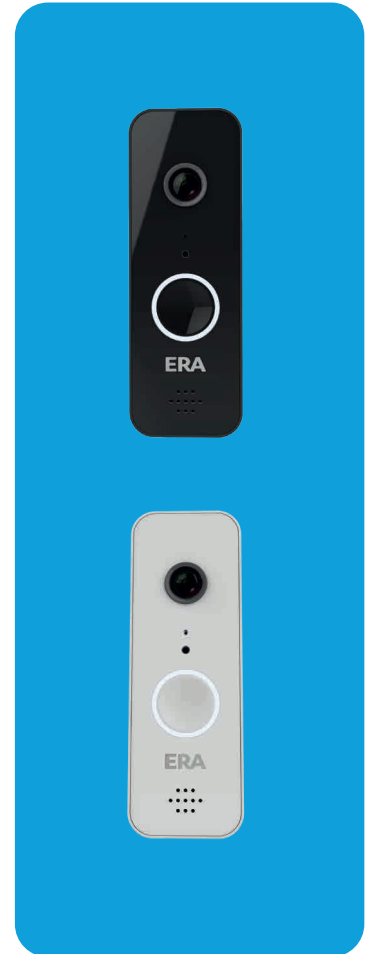

## FEATURES

- **Discreet security.** The Floodlight Camera looks like any other floodlight and lights up with a 950 Lumen light when motion is detected, but also begins recording video in 1080p to secure cloud storage.
- **Easy access.** Access video logs and footage as well as live view via easy to use smartphone app. Settings are intuitive and adjustable to requirements.
- **Integrated System.** Can be used as an integrated system, standalone or as part of the ERA Protect alarm system.
- **Weatherproof.** This robust Floodlight Camera is weather-proof to IP55 international standards and is perfect for watching driveways, observing gardens and outbuildings.

Name

Part Number

Floodlight Camera

SCAEFBL1080

# SMART VIDEO DOORBELL

## ANSWERING YOUR DOOR MADE EASY

KM 722890

CLOUD BASED

1080P HD  
CAMERA

SMARTPHONE  
CONTROL