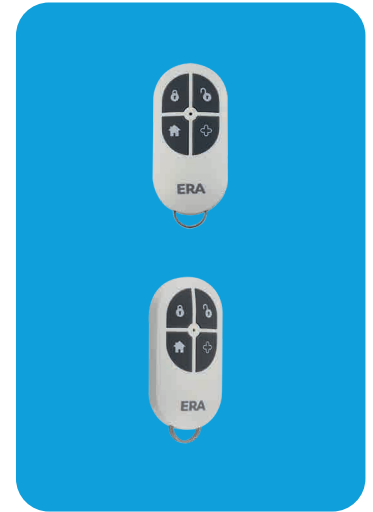

REMOTE CONTROL

WIRELESS REMOTE CONTROL

LOCAL ACCESS BY KEYRING REMOTE, QUICK AND EASY

Never worry about getting access to your alarm quickly, as the handy remote control means you don't need to worry about using your phone all the time. With arm, disarm, home arm and Plus options, you can use your alarm day-to-day with ease.

KEY BENEFITS

Easy to pair. Add all alarm accessories by scanning the unique QR code with the in app scanner.

Home Arm button to allow arming of some sensors and not others

Plus button on remote enables flexible feature options

Name	Part Number
Wireless Remote	SALAPWHREM