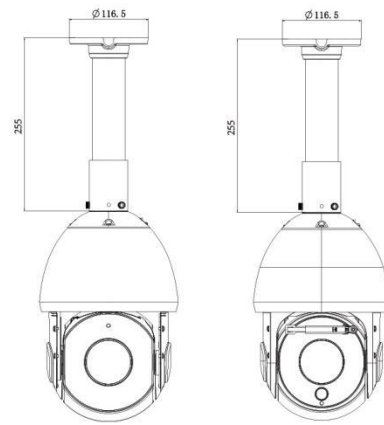

AI 23X/30X/36X/42X Speed Dome Network Camera

Structure Diagrams

Wall Mount

Ceiling Mount

Units: mm

Accessories Support

A41 Wall Mount(Default)

Weight: 400g
Dimensions: 200*129*100mm

A01 Pole Mount

Weight: 720g
Dimensions: 170*51.5*152.6mm

A03 External Corner Bracket

Weight: 900g
Dimensions: 170*152.5*76.3mm

A42 Pendant Mount

Weight: 650g
Dimensions: 116.5*255mm

A42-L Extension Lever

Weight: 325g
Dimension: 57*255mm