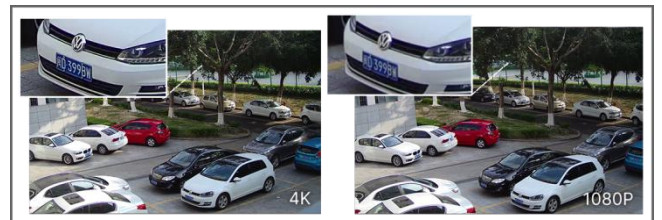

30fps@4K

Providing 4K HD resolution with frame rate of 30fps, the camera performs well in catching detailed image regardless of the moving speed.