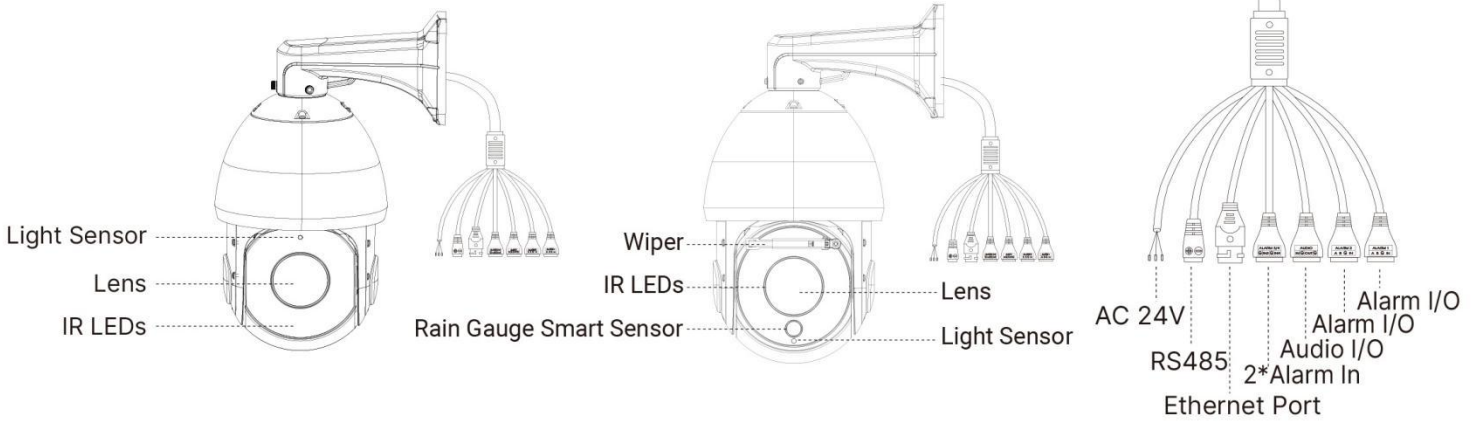

AI 23X/30X/36X/42X Speed Dome Network Camera

Structure Diagrams

Wall Mount

Ceiling Mount

Units: mm

Accessories Support

A41 Wall Mount(Default)

Weight: 400g
Dimensions: 200*129*100mm