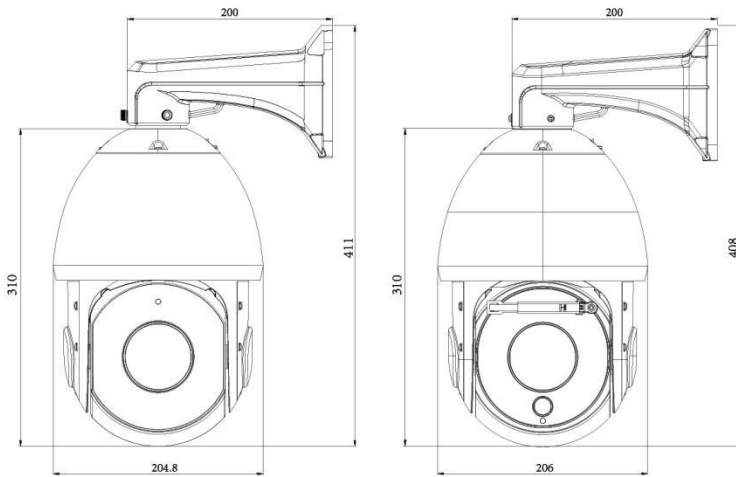

AI 23X/30X/36X/42X Speed Dome Network Camera

Structure Diagrams

Wall Mount

Ceiling Mount

Units: mm

Accessories Support

A41 Wall Mount(Default)

Weight: 400g
Dimensions: 200*129*100mm

A01 Pole Mount

Weight: 720g
Dimensions: 170*51.5*152.6mm

A03 External Corner Bracket

Weight: 900g
Dimensions: 170*152.5*76.3mm

A42 Pendant Mount

Weight: 650g
Dimensions: 116.5*255mm

A42-L Extension Lever

Weight: 325g
Dimension: 57*255mm