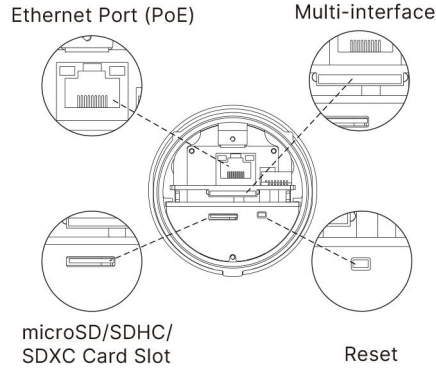

H.265+ Mini Bullet Network Camera

System	Storage	Support microSD/SDHC/SDXC Card Local Storage, up to 256G		
	Advanced Function	BLC, HLC, 2D DNR, 3D DNR, Defog, AWB, EIS, IP Address Filtering, AGC, Anti-flicker, Corridor Mode, Deblur, Watermark		
	SIP/VoIP Support	Yes, Voice & Video-over-IP		
	Event Trigger	Motion Detection, Network Disconnection, etc. ; Motion Detection, Network Disconnection, External Input, Audio Alarm, etc. (Multi-interface Version)		
	Event Action	FTP Upload, SMTP Upload, SD Card Record, SIP Phone, HTTP Notification, etc. ; FTP Upload, SMTP Upload, SD Card Record, External Output, SIP Phone, HTTP Notification, etc. (Multi-interface Version)		
	Video Analysis	Region Entrance, Region Exiting, Advanced Motion Detection, Tamper Detection, Line Crossing, Loitering, Human Detection, People Counting, Object Left, Object Removed		
	System Compatibility	ONVIF Profile G & Q & S & T, API		
General	Working Temperature	-40°C~60°C		
	Working Humidity	0~90%(Non-condensing)		
	Power Supply	PoE (802.3af); PoE (802.3af) / DC 12V ± 10% (Multi-interface Version)		
	Power Consumption	4W MAX 5.5W MAX (With IR on)	4.5W MAX 6W MAX (With IR on)	6W MAX 7W MAX (With IR on)
	Weather Proof	Up to IP67-rated for Weather-resistant Performance		
	Housing	Vandal-proof IK10-rated Metal Housing		
	Weight	750g		
	Dimensions	Φ76mmX214.5mm		
	Warranty	3/5 Years		

H.265+ Mini Bullet Network Camera

Structure Diagrams

Units: mm

Accessories Support

A01 Pole Mount

Weight: 720g
Dimensions: 170*51.5*152.6mm

A03 External Corner Bracket

Weight: 900g
Dimensions: 170*152.5*76.3mm