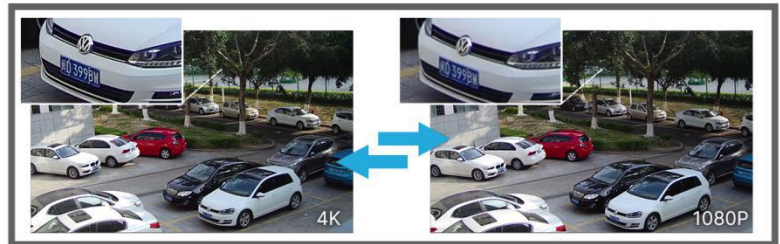

30fps@4K

Providing 4K HD resolution with frame rate of 30fps, the camera performs well in catching detailed image regardless of the moving speed.

0.002Lux Ultra Low-light

The starlight camera is able to deliver high detailed color images even in low light environment reaching 0.002Lux(Color) or 0Lux(B/W), and near infrared light environments without any supplementary lighting.