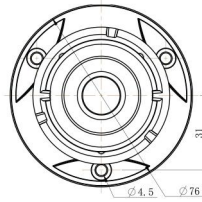

H.265+ Mini Bullet Network Camera

System	Storage	Support microSD/SDHC/SDXC Card Local Storage, up to 256G		
	Advanced Function	BLC, HLC, 2D DNR, 3D DNR, Defog, AWB, EIS, IP Address Filtering, AGC, Anti-flicker, Corridor Mode, Deblur, Watermark		
	SIP/VoIP Support	Yes, Voice & Video-over-IP		
	Event Trigger	Motion Detection, Network Disconnection, etc. ; Motion Detection, Network Disconnection, External Input, Audio Alarm, etc. (Multi-interface Version)		
	Event Action	FTP Upload, SMTP Upload, SD Card Record, SIP Phone, HTTP Notification, etc. ; FTP Upload, SMTP Upload, SD Card Record, External Output, SIP Phone, HTTP Notification, etc. (Multi-interface Version)		
	Video Analysis	Region Entrance, Region Exiting, Advanced Motion Detection, Tamper Detection, Line Crossing, Loitering, Human Detection, People Counting, Object Left, Object Removed		
	System Compatibility	ONVIF Profile G & Q & S & T, API		
General	Working Temperature	-40°C~60°C		
	Working Humidity	0~90%(Non-condensing)		
	Power Supply	PoE (802.3af); PoE (802.3af) / DC 12V ± 10% (Multi-interface Version)		
	Power Consumption	4W MAX 5.5W MAX (With IR on)	4.5W MAX 6W MAX (With IR on)	6W MAX 7W MAX (With IR on)
	Weather Proof	Up to IP67-rated for Weather-resistant Performance		
	Housing	Vandal-proof IK10-rated Metal Housing		
	Weight	750g		
	Dimensions	Φ76mmX214.5mm		
	Warranty	3/5 Years		

H.265+ Mini Bullet Network Camera

Structure Diagrams

Units: mm

Accessories Support

A01 Pole Mount

Weight: 720g
Dimensions: 170*51.5*152.6mm

A03 External Corner Bracket

Weight: 900g
Dimensions: 170*152.5*76.3mm

A63 Junction Box

Weight: 620g
Dimensions: 134*126*40mm

Milesight Technology Co., Ltd. | www.milesight.com

Contact Us: sales@milesight.com support@milesight.com

Add: 220 NE 51st Street, Oakland Park, Florida 33334, USA
Tel: +1-800-561-0485