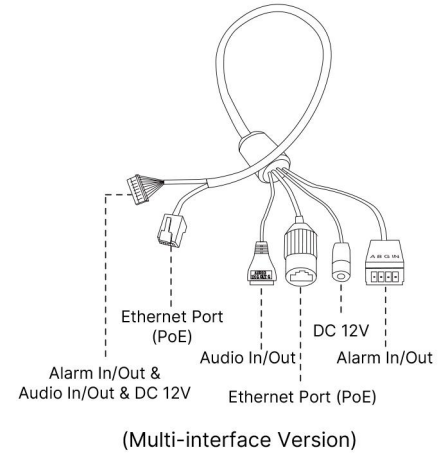

H.265+ Mini Bullet Network Camera

System	Storage	Support microSD/SDHC/SDXC Card Local Storage, up to 256G		
	Advanced Function	BLC, HLC, 2D DNR, 3D DNR, Defog, AWB, EIS, IP Address Filtering, AGC, Anti-flicker, Corridor Mode, Deblur, Watermark		
	SIP/VoIP Support	Yes, Voice & Video-over-IP		
	Event Trigger	Motion Detection, Network Disconnection, etc. ; Motion Detection, Network Disconnection, External Input, Audio Alarm, etc. (Multi-interface Version)		
	Event Action	FTP Upload, SMTP Upload, SD Card Record, SIP Phone, HTTP Notification, etc. ; FTP Upload, SMTP Upload, SD Card Record, External Output, SIP Phone, HTTP Notification, etc. (Multi-interface Version)		
	Video Analysis	Region Entrance, Region Exiting, Advanced Motion Detection, Tamper Detection, Line Crossing, Loitering, Human Detection, People Counting, Object Left, Object Removed		
	System Compatibility	ONVIF Profile G & Q & S & T, API		
General	Working Temperature	-40°C~60°C		
	Working Humidity	0~90%(Non-condensing)		
	Power Supply	PoE (802.3af); PoE (802.3af) / DC 12V ± 10% (Multi-interface Version)		
	Power Consumption	4W MAX 5.5W MAX (With IR on)	4.5W MAX 6W MAX (With IR on)	6W MAX 7W MAX (With IR on)
	Weather Proof	Up to IP67-rated for Weather-resistant Performance		
	Housing	Vandal-proof IK10-rated Metal Housing		
	Weight	750g		
	Dimensions	Φ76mmX214.5mm		
	Warranty	3/5 Years		

H.265+ Mini Bullet Network Camera

Structure Diagrams

Units: mm

Accessories Support

A01 Pole Mount

Weight: 720g
Dimensions: 170*51.5*152.6mm

A03 External Corner Bracket

Weight: 900g
Dimensions: 170*152.5*76.3mm