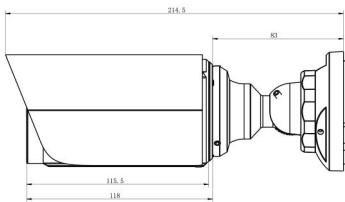

H.265+ Mini Bullet Network Camera

Structure Diagrams

Units: mm

Accessories Support

A01 Pole Mount

Weight: 720g
Dimensions: 170*51.5*152.6mm

A03 External Corner Bracket

Weight: 900g
Dimensions: 170*152.5*76.3mm

A63 Junction Box

Weight: 620g
Dimensions: 134*126*40mm

Milesight Technology Co., Ltd. | www.milesight.com

Contact Us: sales@milesight.com support@milesight.com

Add: 220 NE 51st Street, Oakland Park, Florida 33334, USA
Tel: +1-800-561-0485