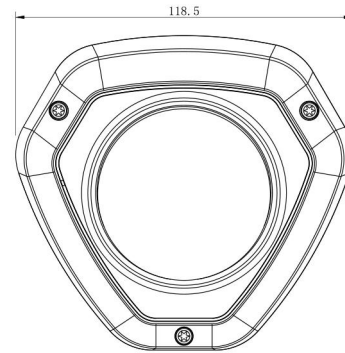

H.265+ Vandal-proof Mini Dome Network Camera

Structure Diagrams

(Default Version)

(Multi-interface Version)

Units: mm

Accessories Support

A01 Pole Mount

Weight: 720g
Dimensions: 170*51.5*152.6mm

A03 External Corner Bracket

Weight: 900g
Dimensions: 170*152.5*76.3mm

A71 Wall Mount

Weight: 530g
Dimensions: 162*124*78 mm

A73 Adapter Plate

Weight: 28g
Dimension: 115*122.5*10mm

A74 Junction Box

Weight: 60g
Dimensions: 121.5*116.5*37.2