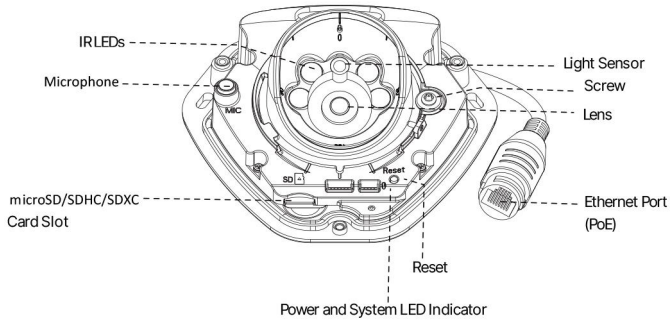

H.265+ Vandal-proof Mini Dome Network Camera

System	Storage	Support microSD/SDHC/SDXC Card Local Storage, up to 256G		
	Advanced Function	BLC, HLC, 2D DNR, 3D DNR, Defog, AWB, EIS, IP Address Filtering, AGC, Anti-flicker, Corridor Mode, Deblur, Watermark		
	SIP/VoIP Support	Yes, Voice & Video-over-IP		
	Event Trigger	Motion Detection, Network Disconnection, Audio Alarm, etc.;		
	Event Action	FTP Upload, SMTP Upload, SD Card Record, SIP Phone, HTTP Notification, etc.;		
	Video Analysis	Region Entrance, Region Exiting, Advanced Motion Detection, Tamper Detection, Line Crossing, Loitering, Human Detection, People Counting, Object Left, Object Removed		
	System Compatibility	ONVIF Profile G & Q & S & T, API		
General	Working Temperature	-40°C~60°C		
	Working Humidity	0~90%(Non-condensing)		
	Power Supply	PoE (802.3af); PoE (802.3af) / DC 12V ± 10% (Multi-interface Version)		
	Power Consumption	2.5W MAX 5W MAX (With IR on)	2.5W MAX 5.5W MAX (With IR on)	5.2W 6.6W MAX (With IR on)
	Housing	Up to IP67-rated for Weather-resistant Performance; Vandal-proof IK10-rated Metal Housing		
	EN50155	Support		
	Weight	500g		
	Dimensions	118.5mmX110.8mmX65mm		
	Warranty	3/5 Years		

H.265+ Vandal-proof Mini Dome Network Camera

Structure Diagrams

(Default Version)

(Multi-interface Version)

Units: mm

Accessories Support

A01 Pole Mount

Weight: 720g
Dimensions: 170*51.5*152.6mm