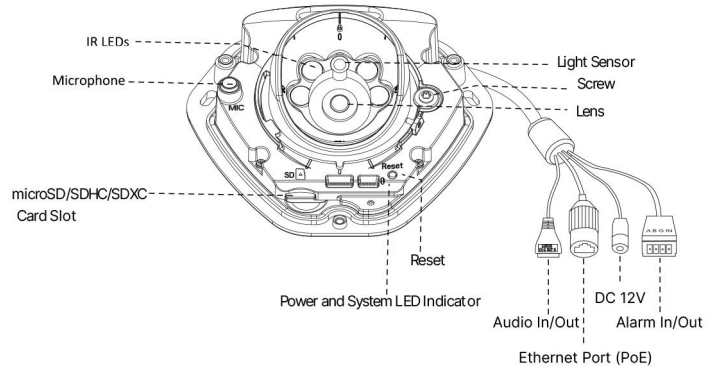

H.265+ Vandal-proof Mini Dome Network Camera

System	Storage	Support microSD/SDHC/SDXC Card Local Storage, up to 256G		
	Advanced Function	BLC, HLC, 2D DNR, 3D DNR, Defog, AWB, EIS, IP Address Filtering, AGC, Anti-flicker, Corridor Mode, Deblur, Watermark		
	SIP/VoIP Support	Yes, Voice & Video-over-IP		
	Event Trigger	Motion Detection, Network Disconnection, Audio Alarm, etc.;		
	Event Action	FTP Upload, SMTP Upload, SD Card Record, SIP Phone, HTTP Notification, etc.;		
	Video Analysis	Region Entrance, Region Exiting, Advanced Motion Detection, Tamper Detection, Line Crossing, Loitering, Human Detection, People Counting, Object Left, Object Removed		
	System Compatibility	ONVIF Profile G & Q & S & T, API		
General	Working Temperature	-40°C~60°C		
	Working Humidity	0~90%(Non-condensing)		
	Power Supply	PoE (802.3af); PoE (802.3af) / DC 12V ± 10% (Multi-interface Version)		
	Power Consumption	2.5W MAX 5W MAX (With IR on)	2.5W MAX 5.5W MAX (With IR on)	5.2W 6.6W MAX (With IR on)
	Housing	Up to IP67-rated for Weather-resistant Performance; Vandal-proof IK10-rated Metal Housing		
	EN50155	Support		
	Weight	500g		
	Dimensions	118.5mmX110.8mmX65mm		
	Warranty	3/5 Years		

H.265+ Vandal-proof Mini Dome Network Camera

Structure Diagrams

(Default Version)

(Multi-interface Version)

Units: mm

Accessories Support

A01 Pole Mount

Weight: 720g
Dimensions: 170*51.5*152.6mm