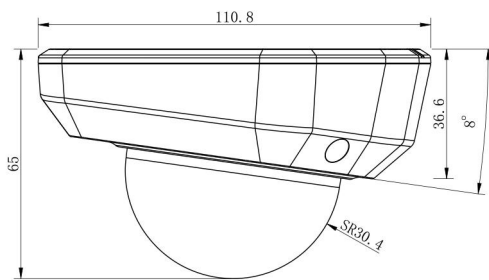

H.265+ Vandal-proof Mini Dome Network Camera

Structure Diagrams

(Default Version)

(Multi-interface Version)

Units: mm

Accessories Support

A01 Pole Mount

Weight: 720g
Dimensions: 170*51.5*152.6mm

A03 External Corner Bracket

Weight: 900g
Dimensions: 170*152.5*76.3mm

A71 Wall Mount

Weight: 530g
Dimensions: 162*124*78 mm

A73 Adapter Plate

Weight: 28g
Dimension: 115*122.5*10mm

A74 Junction Box

Weight: 60g
Dimensions: 121.5*116.5*37.2